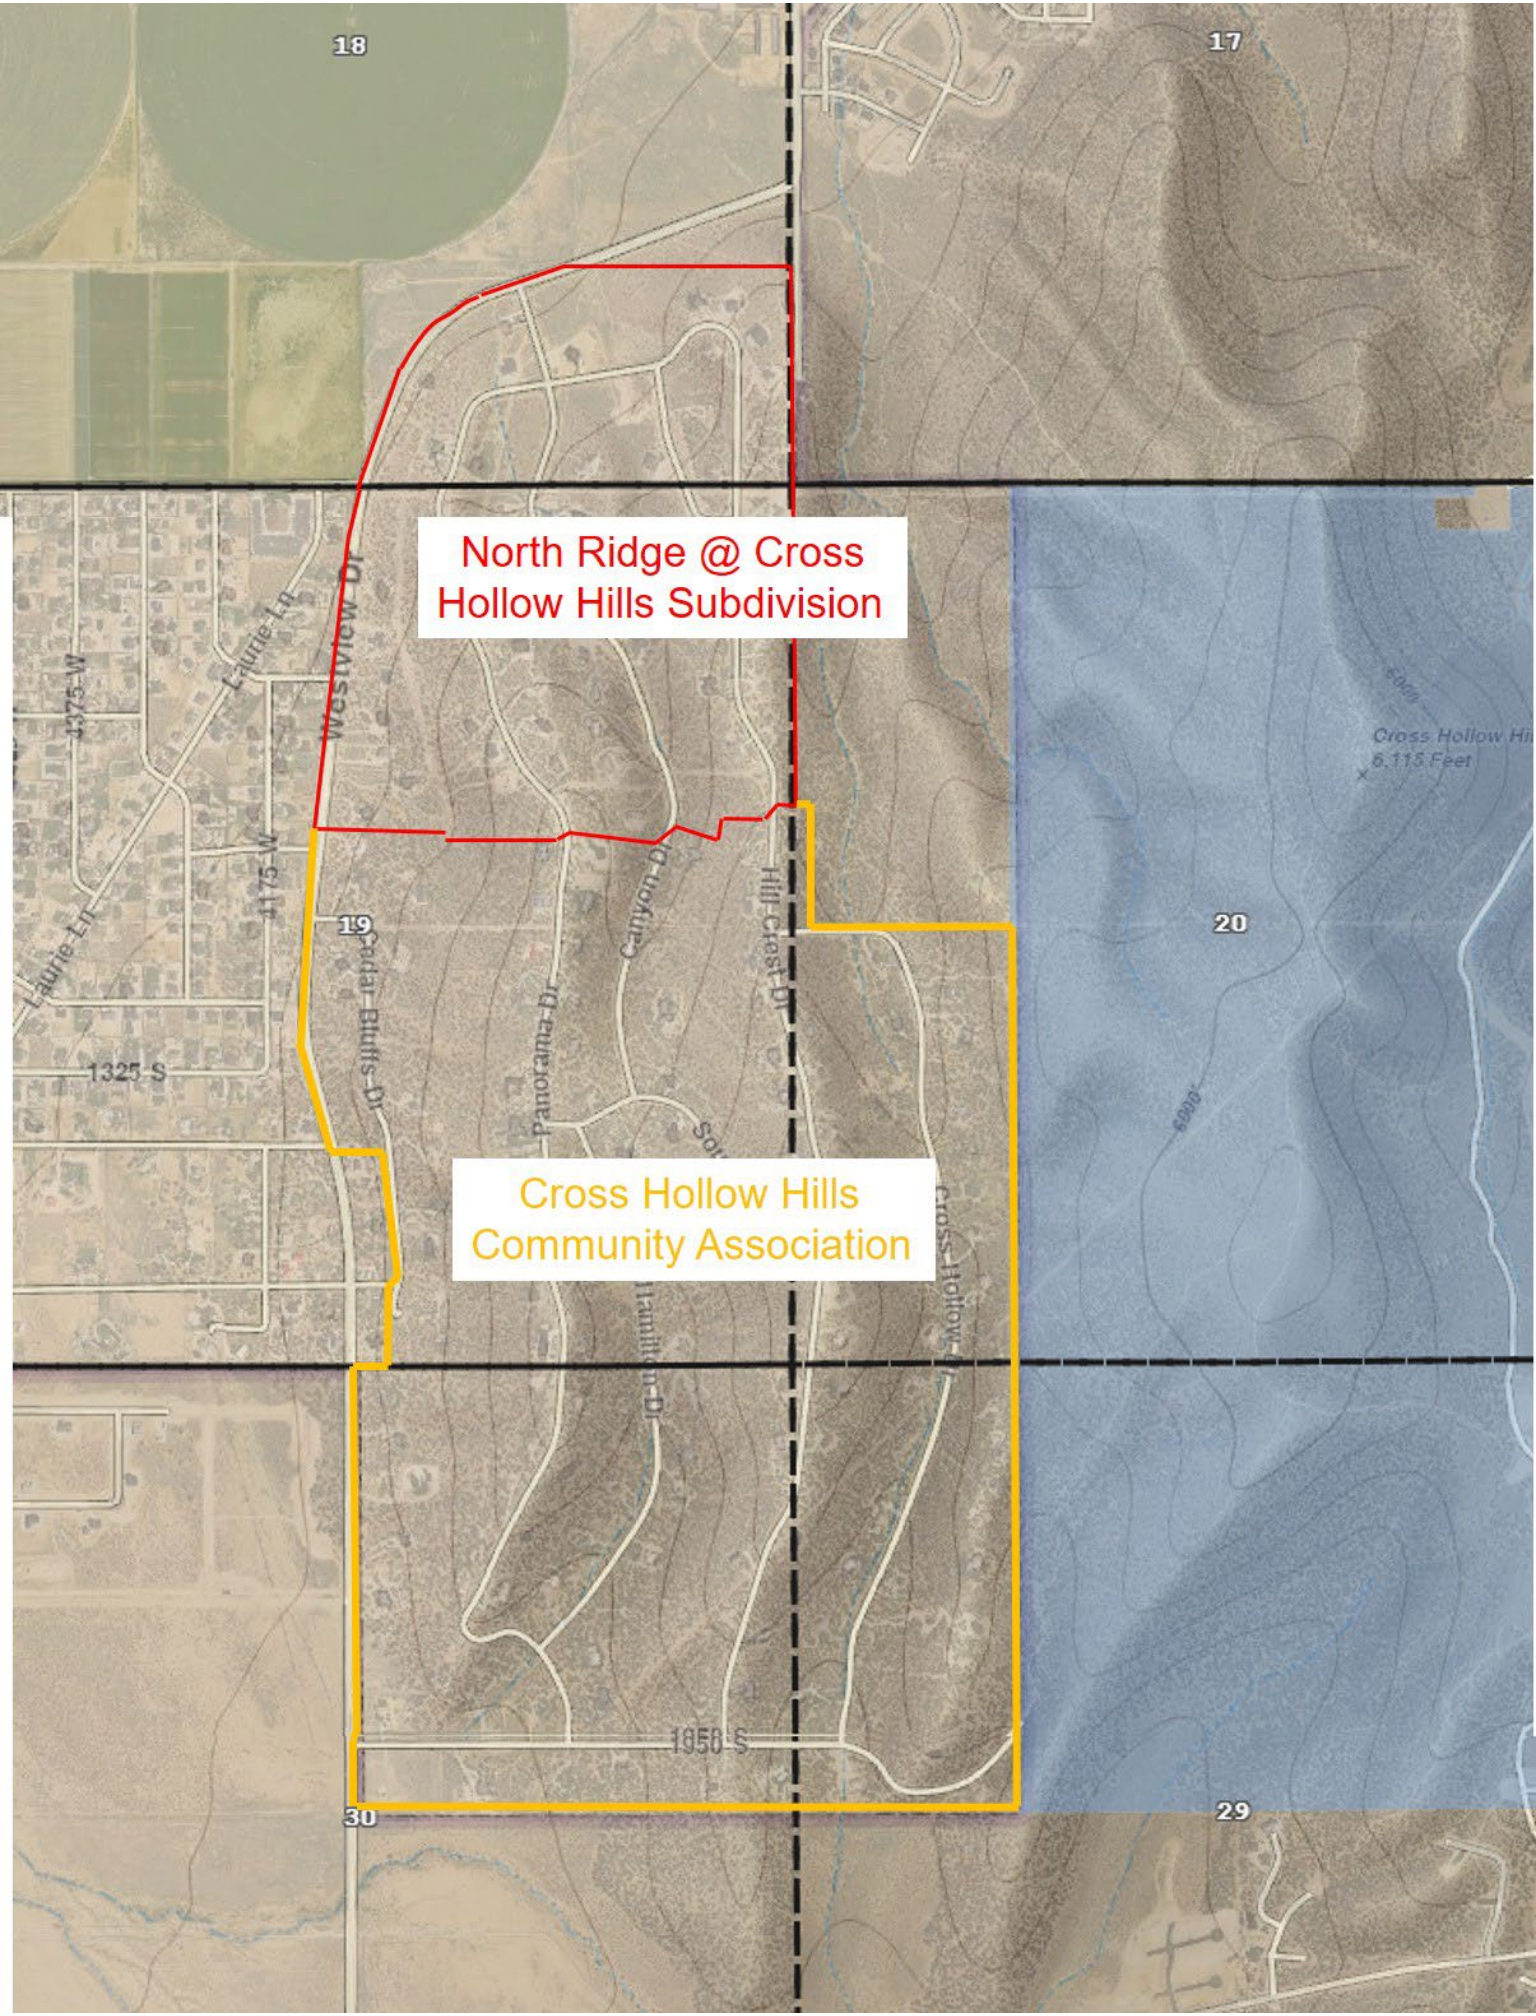

18

17

North Ridge @ Cross Hollow Hills Subdivision

Cross Hollow Hills Community Association

Cross Hollow Hills
6,115 Feet

20

19

30

29

Laurie Ln
4375 W
Laurie Ln
4175 W
1325 S

Westview Dr

Padra Bluffs Dr

Panorama Dr

Canyon Dr

Hill Crest Dr

Hamilton Dr

1950 S

Cross Hollow Dr